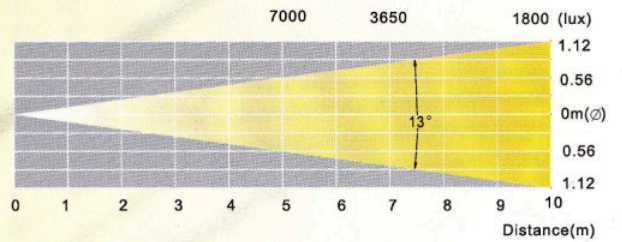

IF-ST, Stand (Option)

IF-1200

- DMX 512 control channels : 6 channels
- Custom-designed iLead controller or universal DMX controllers.
- Setting and addressing : 4 digit blue LED display. LED display with on/off setting function.
- Data in/out : Locking 5-pin XLR